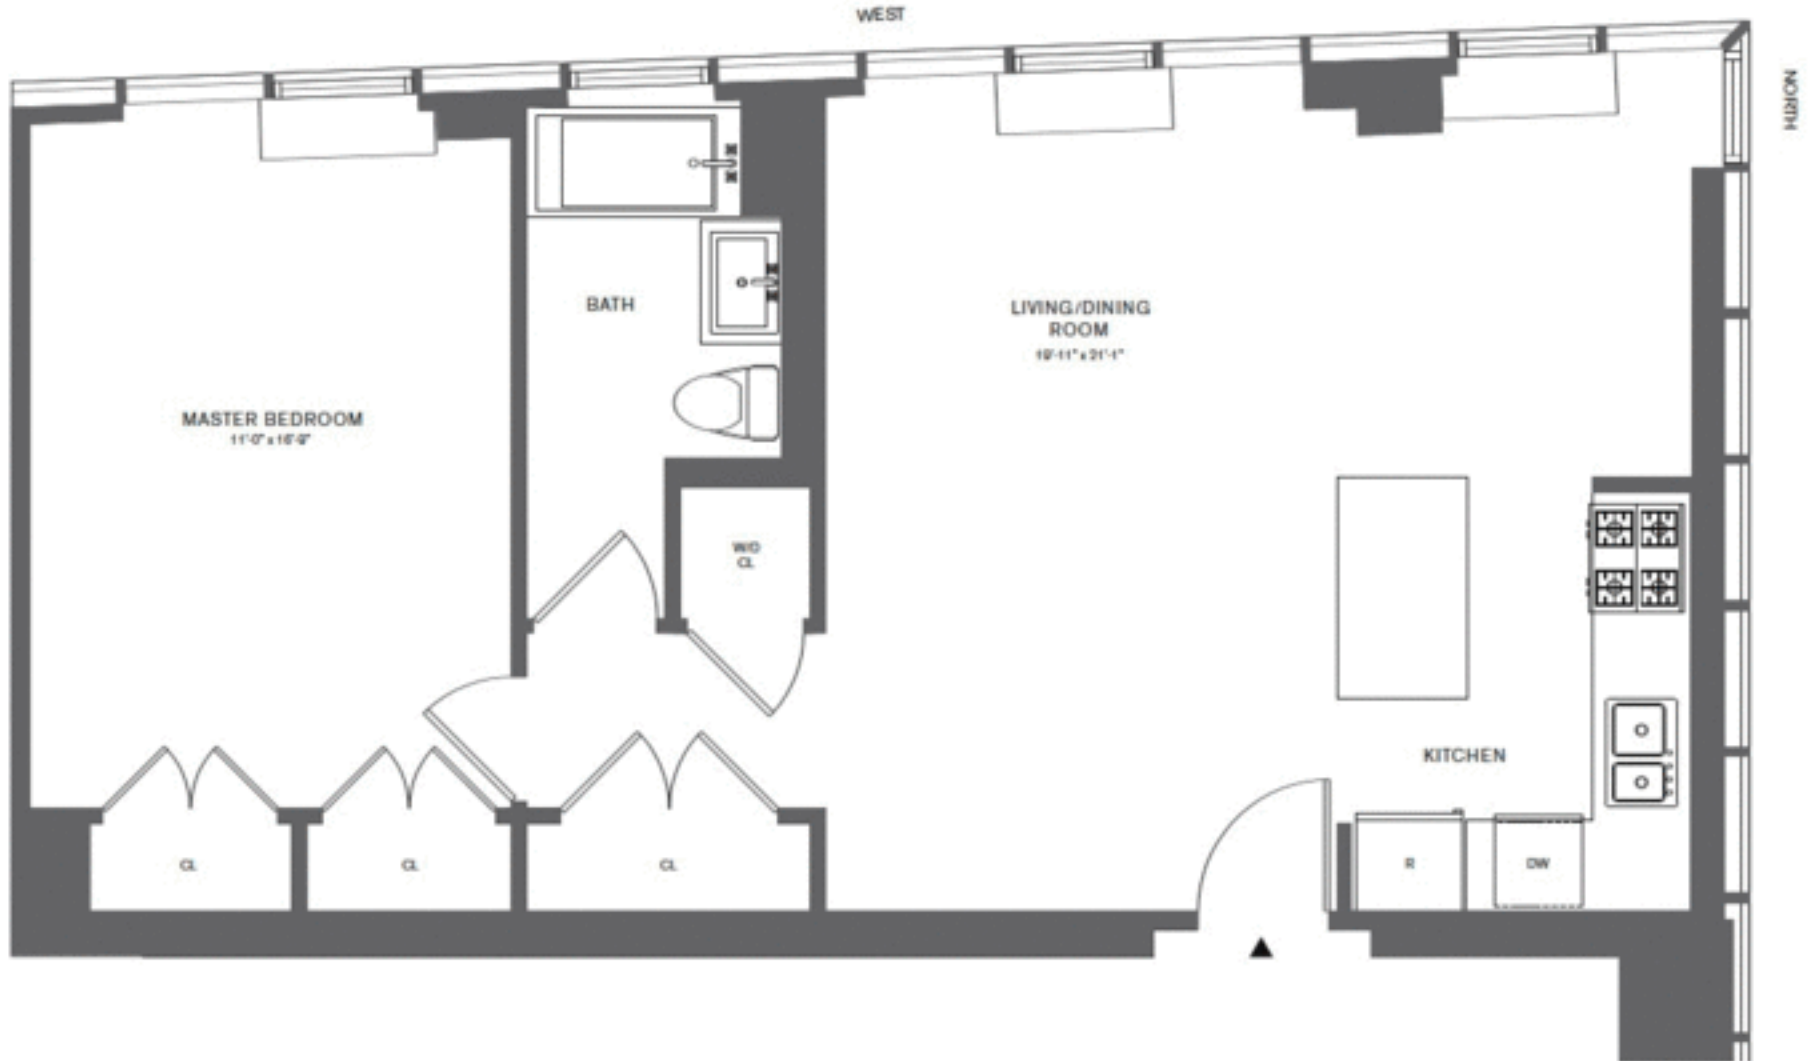

# 8A

831 Square Feet

Apt: 786 sf / Storage 45 sf

Living / Dining Room

Windowed Bathroom, Private Storage

Doorman, Elevator, Fresh Direct Fridge, and Landscaped Roofdeck

All information furnished regarding property for sale, rental or financing is from sources deemed reliable, but no warranty or representation is made as to the accuracy thereof and same is submitted subject to errors, omissions, change of price, rental or other conditions, prior sale, lease or financing withdrawal without notice. All dimensions are approximate and subject to normal construction variances and tolerances. For exact dimensions, you must hire your own architect or engineer. This is not an offering. The complete offering terms are in an Offering Plan available from the sponsor. C005-0294