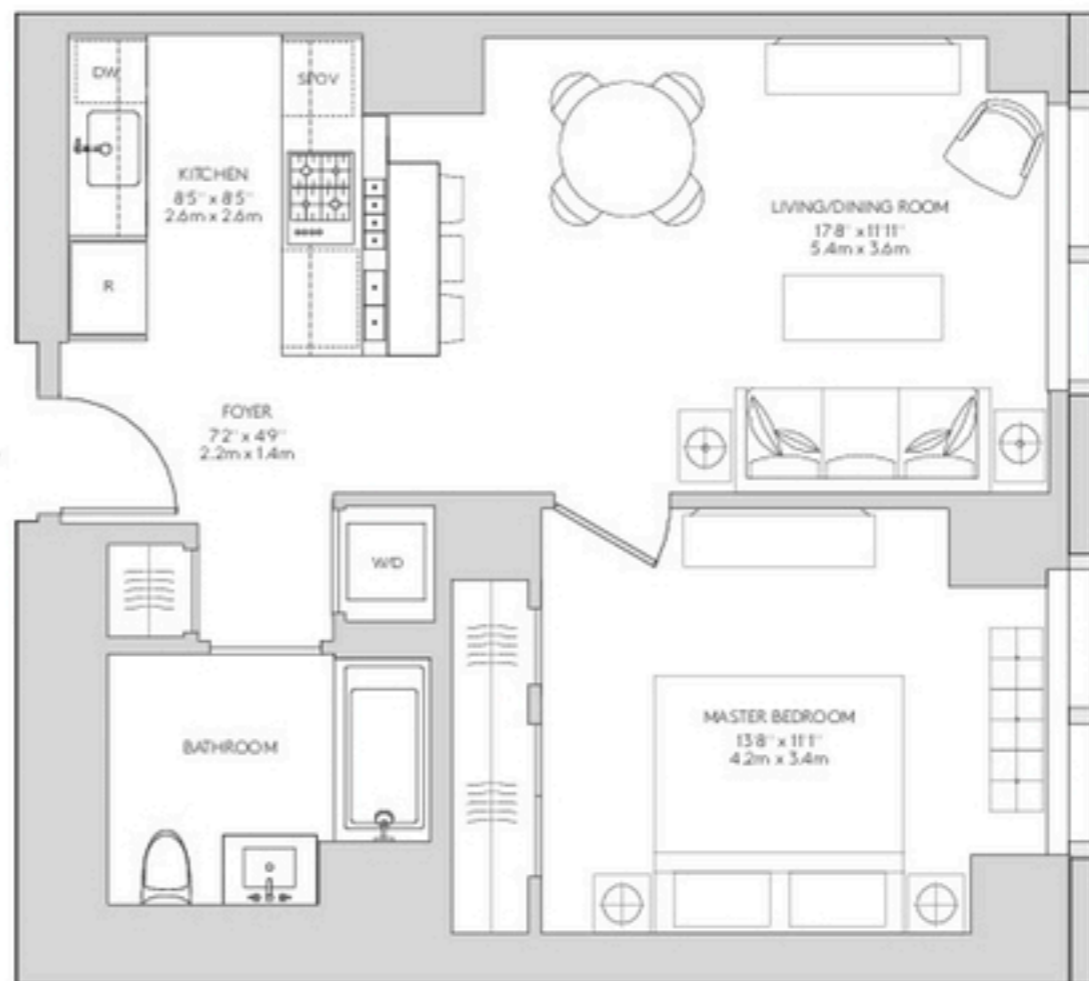

ONE MANHATTAN SQUARE
252 SOUTH STREET

RESIDENCE 33H - 54H

1 BEDROOM
1 BATHROOM

696 square feet
64.7 square meters

- Gourmet kitchen with breakfast bar
- Bathroom with radiant heat flooring
- 5" wide hardwood flooring
- Imparted stone and custom finishes
- Dornbracht fittings
- Premium Miele appliance package
- Washer and dryer

KEY PLAN AND VIEWS

The floor plan and views are in an offering plan and are not to be construed as an offer of securities. The floor plan is a diagrammatic representation of the proposed building and is not intended to be a contract. The floor plan is subject to change without notice. The floor plan is not intended to be a contract. The floor plan is subject to change without notice. The floor plan is not intended to be a contract. The floor plan is subject to change without notice.