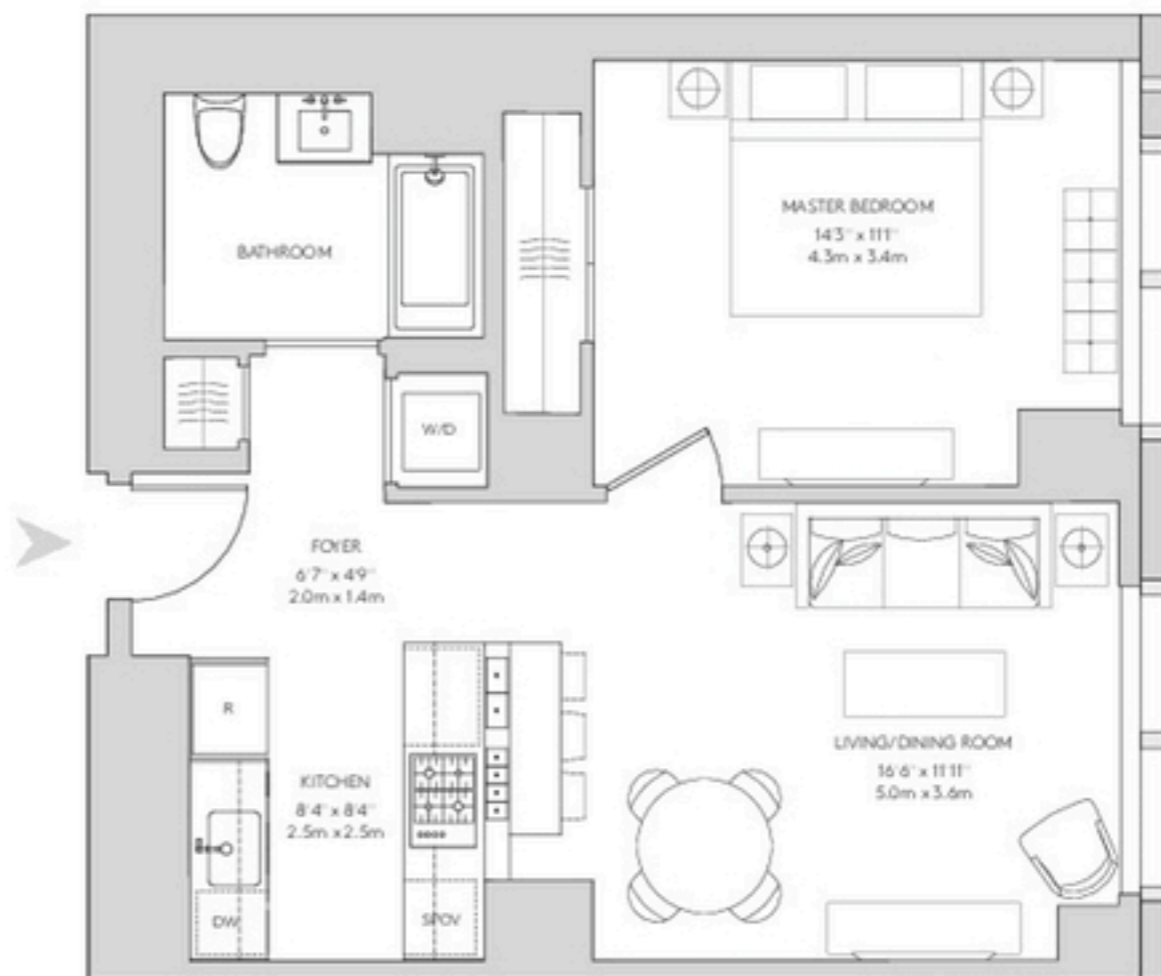

ONE MANHATTAN SQUARE
252 SOUTH STREET

RESIDENCE 33F - 54F

1 BEDROOM

1 BATHROOM

722 square feet

67.1 square meters

- Gourmet kitchen with breakfast bar
- Bathroom with radiant heat flooring
- 5" wide hardwood flooring
- Imparted stone and custom finishes
- Dornbracht fittings
- Premium Miele appliance package
- Washer and dryer

KEY PLAN AND VIEWS